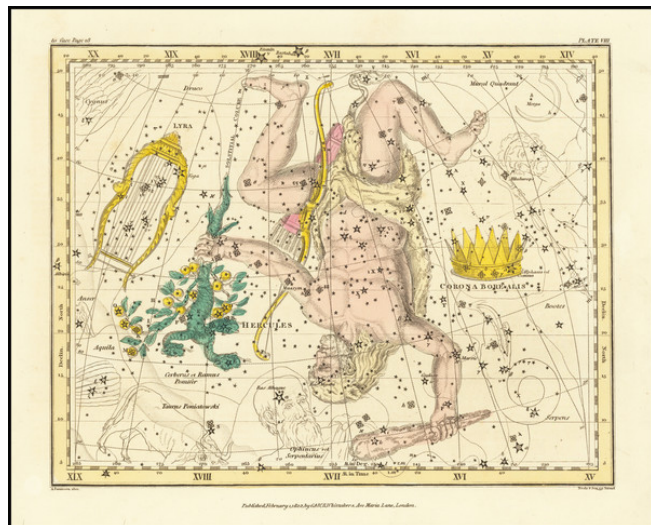

Barry Lawrence Ruderman Antique Maps Inc.

7407 La Jolla Boulevard
La Jolla, CA 92037

www.raremaps.com

(858) 551-8500
blr@raremaps.com

Corona Borealis, Hercules and Cerberus and Lyra

Stock#: 66806
Map Maker: Jamieson
Date: 1820
Place: London
Color: Hand Colored
Condition: VG+
Size: 9 x 7 inches
Price: \$245.00

Description:

Striking star chart, marvelously engraved and delicately colored.

Shows the featured constellations in color with neighboring stars and constellations without color.

Jamieson's work is one of the finest of it's kind in the early 19th century. Alexander Jamieson published *A Celestial Atlas Comprising A System Display of the Heavens...* published in London by G & W.B Wittaker, T. Caddell and N. Hailes in 1820.

It is one of the most decorative and sought after of 19th Century English Celestial Atlases.

Detailed Condition: