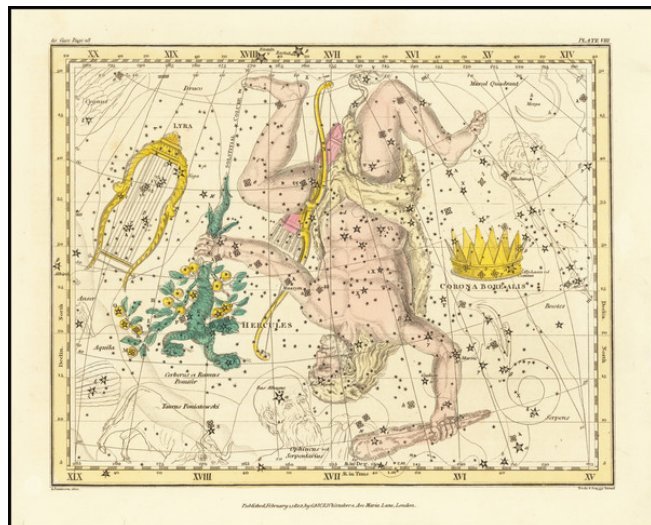

## Corona Borealis, Hercules and Cerberus and Lyra

**Stock#:** 66806  
**Map Maker:** Jamieson  
**Date:** 1820  
**Place:** London  
**Color:** Hand Colored  
**Condition:** VG+  
**Size:** 9 x 7 inches  
**Price:** \$ 245.00

### Description:

Striking star chart, marvelously engraved and delicately colored.

Shows the featured constellations in color with neighboring stars and constellations without color.

Jamieson's work is one of the finest of it's kind in the early 19th century. Alexander Jamieson published *A Celestial Atlas Comprising A System Display of the Heavens...* published in London by G & W.B Wittaker, T. Caddell and N. Hailes in 1820.

It is one of the most decorative and sought after of 19th Century English Celestial Atlases.