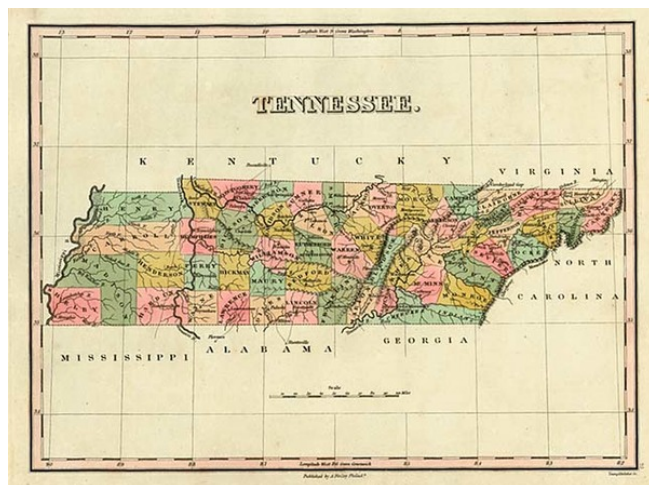

## Tennessee

**Stock#:** 6680  
**Map Maker:** Finley  
**Date:** 1824  
**Place:** Philadelphia  
**Color:** Hand Colored  
**Condition:** VG+  
**Size:** 11 x 9 inches  
**Price:** SOLD

### Description:

Striking map of the state from Finley's atlas, colored by counties and showing towns, roads, rivers, mountains and other geographical features. Early separate maps of Tennessee are very scarce.