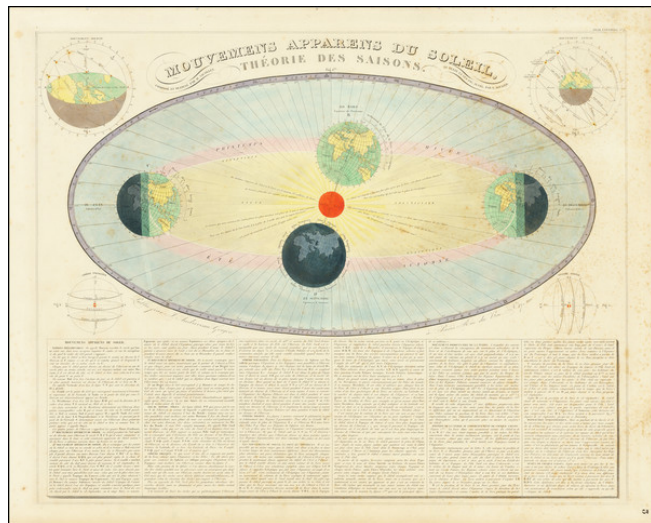

## Mouvements Apparens Du Soleil, Theorie Des Saisons . . .

**Stock#:** 66799  
**Map Maker:** Andriveau-Goujon  
**Date:** 1850  
**Place:** Paris  
**Color:** Hand Colored  
**Condition:** VG  
**Size:** 23 x 18.5 inches  
**Price:** SOLD

### Description:

Andriveau-Goujon's decorative chart depicting the theory of the seasons as the earth orbits the Sun in an elliptical fashion, with 4 smaller diagrams.

The present example is an especially fine example of the map.

Only Andriveau-Goujon among his contemporaries included such a fine group of Celestial maps in his general atlas.