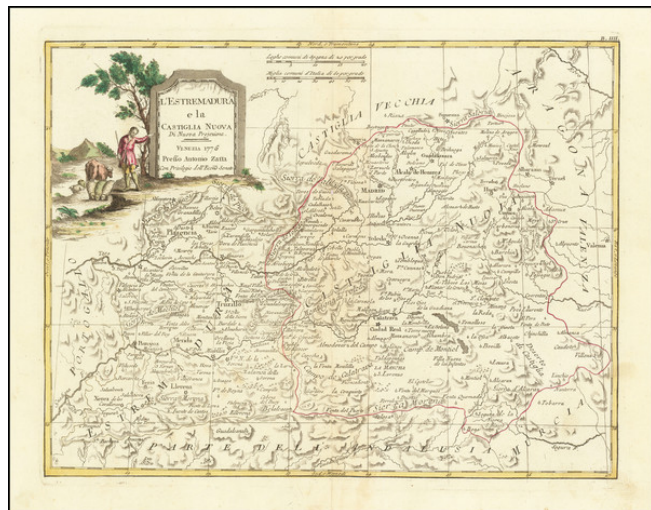

## L'Estremadura e la Castiglia Nuova Di Novissima Projezione . . . 1776

**Stock#:** 66790  
**Map Maker:** Zatta  
**Date:** 1776  
**Place:** Venice  
**Color:** Outline Color  
**Condition:** VG  
**Size:** 14.5 x 11 inches  
**Price:** \$175.00

### Description:

Detailed map of Castille and Extremadura, published by Zatta in Venice.

Major Cities include Madrid, Toledo, Ciudad Real, Getafe, Palsencia, Badajoz, Caceres and Merida.

Very interesting early map, with nice detail. Decorative title cartouche.

From Zatta's monumental *Altante Novissimo*, one of the last great decorative atlases of the 18th Century.