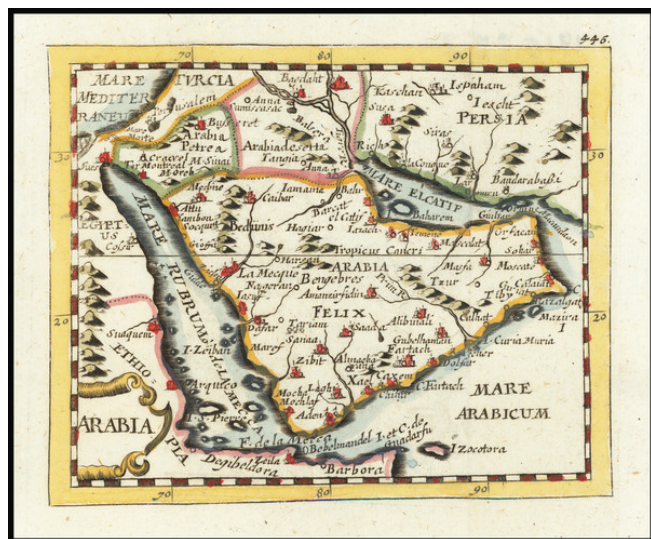

## Arabia

**Stock#:** 66786  
**Map Maker:** Hoffmann  
**Date:** 1681 circa  
**Place:** Nuremberg  
**Color:** Hand Colored  
**Condition:** VG+  
**Size:** 5 x 4 inches  
**Price:** SOLD

### Description:

***A Rare German Variant!***

Detailed map of the Arabian Peninsula, published in Nuremberg by Johann Hoffman, and based upon an earlier map by Pierre Du Val.

The Island of Baharem (Bahrain) is shown in the Mer Elcatif.