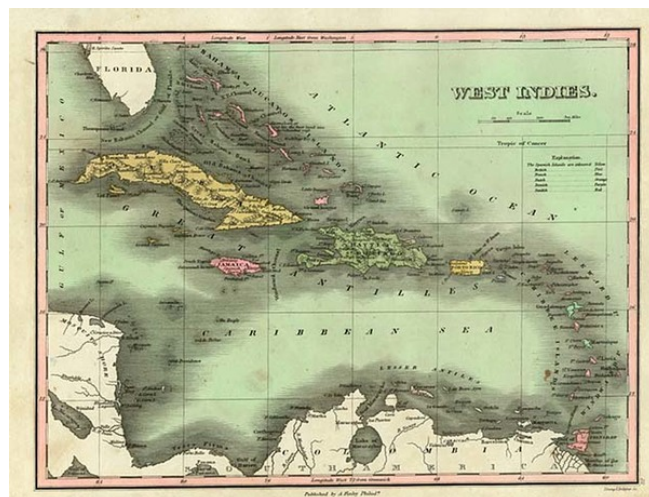

Barry Lawrence Ruderman Antique Maps Inc.

7407 La Jolla Boulevard
La Jolla, CA 92037

www.raremaps.com

(858) 551-8500
blr@raremaps.com

West Indies

Stock#: 6675
Map Maker: Finley
Date: 1832
Place: Philadelphia
Color: Hand Colored
Condition: VG+
Size: 11.5 x 9 inches
Price: SOLD

Description:

Striking map from Finley's General Atlas.

Detailed Condition: