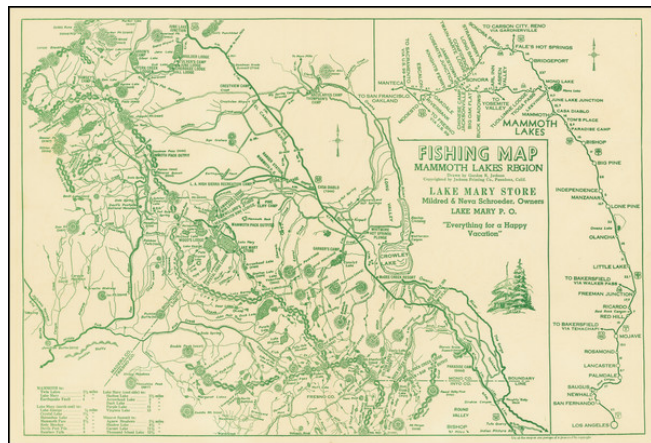

## Fishing Map Mammoth Lakes Region . . . .

**Stock#:** 66749  
**Map Maker:** Jackson  
  
**Date:** 1930 circa  
**Place:** Pasadena, CA  
**Color:** Uncolored  
**Condition:** VG+  
**Size:** 17 x 11.5 inches  
  
**Price:** \$245.00

#### *Everything For A Happy Vacation*

Interesting map of the area centered on Mammoth Lakes and Crowley Lake, published for the Lake Mary Store.

The map covers parts of Mono, Inyo, Fresno and Madera Counties, focusing on the locations of the lakes and distances points of tourism interest, such as Devil's Post Pile, Mammoth Pass and Rainbow Falls.