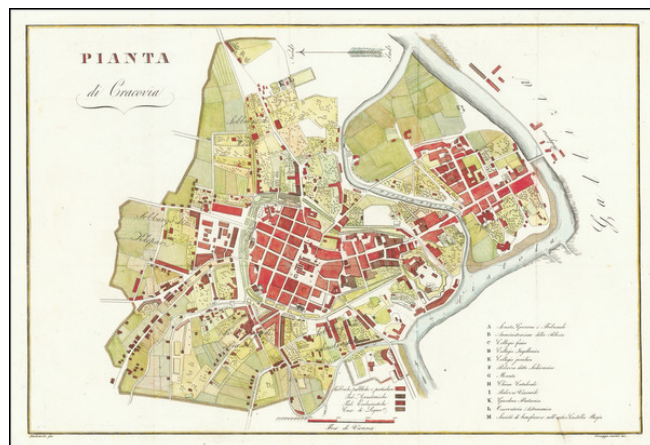

## Pianta di Cracovia

**Stock#:** 66747  
**Map Maker:** Carini  
**Date:** 1831  
**Place:** Florence  
**Color:** Hand Colored  
**Condition:** VG+  
**Size:** 18 x 12 inches  
**Price:** \$875.00

### Description:

Rare plan of Krakow, published in Florence by Giuseppe Carini.

The second name on the map shows the name Mostowski.

This is the second time in more than 20 years we have offered the map for sale.