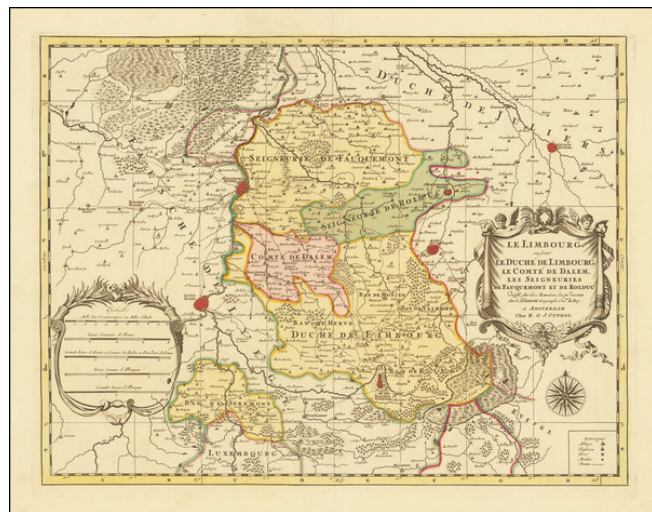

## Le Limbourg ou font Le Duche de Limbourg le comte de Dalem; Les Seigneuries de Fauquemont et de Rolduc . . .

**Stock#:** 66746  
**Map Maker:** Ottens  
**Date:** 1720 circa  
**Place:** Amsterdam  
**Color:** Hand Colored  
**Condition:** VG  
**Size:** 22 x 17 inches  
**Price:** SOLD

### Description:

A fine and detailed map of Limburg and Dalem in the southern Netherlands. The map includes a separate sheet with an alphabetical table of towns and villages within Limburg.

Based on the work of Nicholas Sanson, the map highlights the counties and lordships of Fauquemont, Rolduc, Salem, Herve, Balen, Sprimont, Monzen, etc. Major cities are colored coded in red including Aachen, Maastricht, Liege, Limburg, etc. The map is embellished with a beautifully engraved title cartouche, scale of distance, a compass, and remarks. Abbeyes, chateaus, forts, windmills, and paths are noted throughout the region.