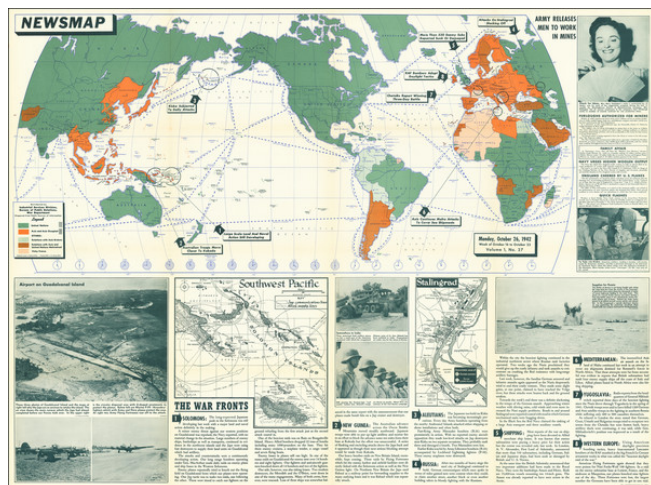

## [WWII Propaganda Map] Newsmap -- Monday, October 26, 1942

**Stock#:** 66710  
**Map Maker:** United States GPO  
**Date:** 1942  
**Place:** Washington D.C.  
**Color:** Color  
**Condition:** VG+  
**Size:** 41 x 18.5 inches Map  
**Price:** \$345.00

#### ***More Than 530 Enemy Subs Reported Sunk or Damaged***

Fine large format WWII "Newsmap", providing up to date coverage of World War II to the American public.

The base map is surrounded by news style articles, images, photographs and other information regarding the progress of the war, including other smaller theater maps.

The tenor of the information and news set forth on the map is decidedly pro-Allies / anti-Axis, with the map championing the Allied successes while minimizing the Axis gains.