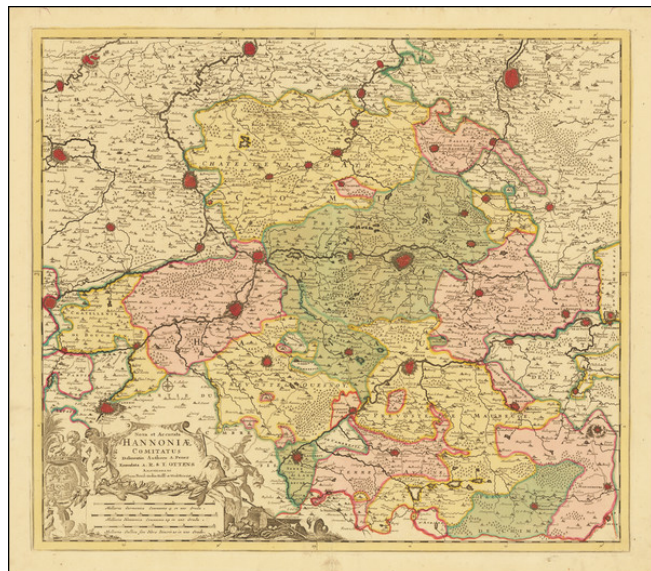

**Stock#:** 66694  
**Map Maker:** Ottens  
**Date:** 1720 circa  
**Place:** Amsterdam  
**Color:** Hand Colored  
**Condition:** VG  
**Size:** 23 x 20 inches  
**Price:** SOLD

**Description:**

Detailed map of the County of Hainaut in Belgium, published by Ottens in Amsterdam.