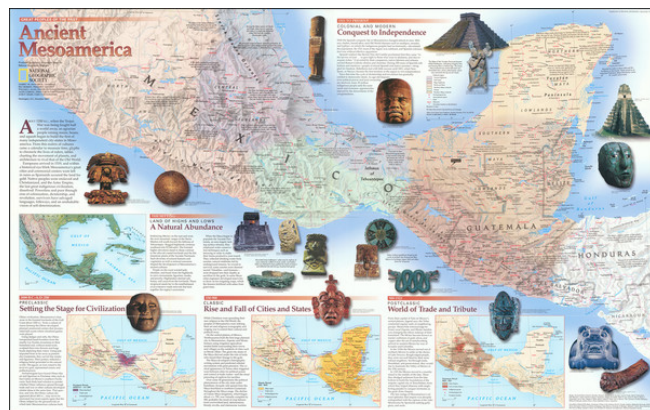

## Ancient Mesoamerica

**Stock#:** 66690  
**Map Maker:** National Geographic Society  
**Date:** 1997  
**Place:** Washington  
**Color:** Color  
**Condition:** VG+  
**Size:** 35 x 22 inches  
**Price:** \$45.00

### Description:

Fascinating pictorial map that portrays the pre-colonial history of Central America from southern Mexico to Nicaragua. Map itself shows the region, with information on cities, trade routes, topography, and the economies of each area. Insets detail the Pre- Post- and Classic histories and geopolitical dynamics of the region. Includes reproductions of famous artifacts from each civilization, from Aztec calendar stones to Mayan temples. Extensive notes on cities and areas of particular historical interest.

Overleaf includes a portrayal of the 8th Century city of Palenque, in addition to a timeline of the dominant factions in the region.

A great tool for teaching or simply for appreciating the history of this dynamic and diverse region.