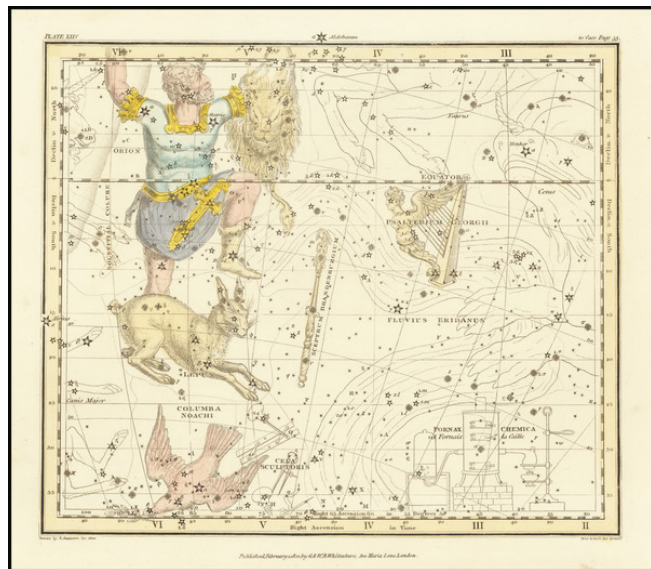

Stock#: 66677
Map Maker: Jamieson
Date: 1822
Place: London
Color: Hand Colored
Condition: VG+
Size: 9 x 7 inches
Price: \$ 245.00

Description:

Striking star chart of a group of constellation., marvelously engraved and delicately colored. Shows the featured constellations in color with neighboring stars and constellations without color.

Jamieson's work is one of the finest of it's kind in the early 19th century. Alexander Jamieson published *A Celestial Atlas Comprising A System Display of the Heavens...* published in London by G & W.B Wittaker, T. Caddell and N. Hailes in 1822. It is one of the most decorative and sought after of 19th Century English Celestial Atlases.