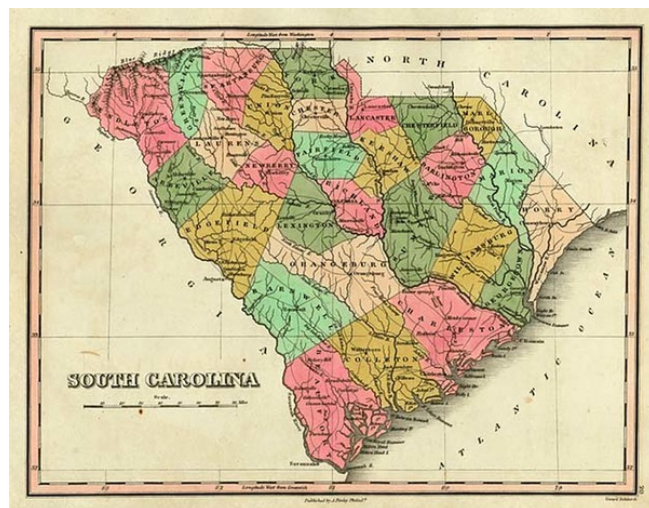

Barry Lawrence Ruderman Antique Maps Inc.

7407 La Jolla Boulevard
La Jolla, CA 92037

www.raremaps.com

(858) 551-8500
blr@raremaps.com

South Carolina

Stock#: 6665
Map Maker: Finley
Date: 1824
Place: Philadelphia
Color: Hand Colored
Condition: VG+
Size: 11 x 9 inches
Price: SOLD

Description:

Striking map of the state from Finley's atlas, colored by counties and showing towns, roads, rivers, mountains and other geographical features. Early county configurations.

Detailed Condition: