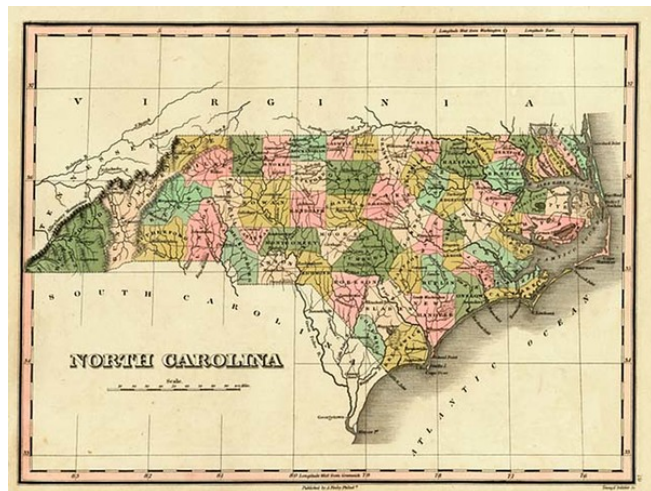

Barry Lawrence Ruderman Antique Maps Inc.

7407 La Jolla Boulevard
La Jolla, CA 92037

www.raremaps.com

(858) 551-8500
blr@raremaps.com

North Carolina

Stock#: 6664
Map Maker: Finley
Date: 1828
Place: Philadelphia
Color: Hand Colored
Condition: VG+
Size: 11 x 9 inches
Price: SOLD

Description:

Striking map of the state from Finley's atlas, colored by counties and showing towns, roads, rivers, mountains and other geographical features. Early county configurations.

Detailed Condition: