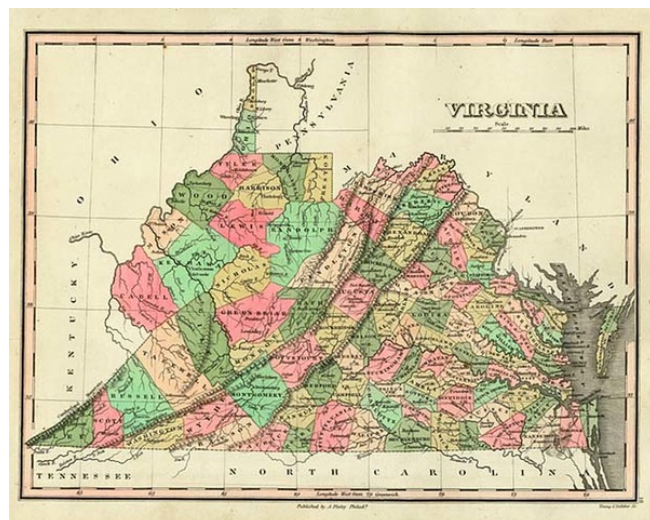

Barry Lawrence Ruderman Antique Maps Inc.

7407 La Jolla Boulevard
La Jolla, CA 92037

www.raremaps.com

(858) 551-8500
blr@raremaps.com

Virginia

Stock#: 6663
Map Maker: Finley
Date: 1824
Place: Philadelphia
Color: Hand Colored
Condition: VG+
Size: 11 x 9 inches
Price: SOLD

Description:

Striking map of the state from Finley's atlas, colored by counties and showing towns, roads, rivers, mountains and other geographical features. The western portion of the state lacks a number of Counties, which will later be part of West Virginia.