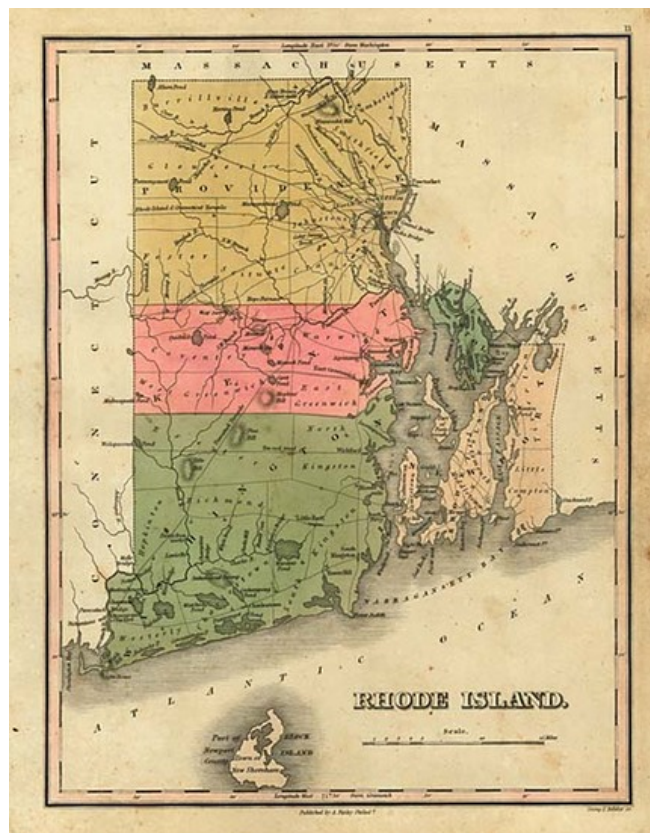

Barry Lawrence Ruderman Antique Maps Inc.

7407 La Jolla Boulevard
La Jolla, CA 92037

www.raremaps.com

(858) 551-8500
blr@raremaps.com

Rhode Island

Stock#: 6662
Map Maker: Finley
Date: 1828
Place: Philadelphia
Color: Hand Colored
Condition: VG+
Size: 11.5 x 9 inches
Price: SOLD

Description:

Striking map of the state from Finley's atlas, colored by counties and showing towns, roads, rivers, mountains and other geographical features. Excellent detail throughout Narragansett Bay and in the interior townships, which are named.