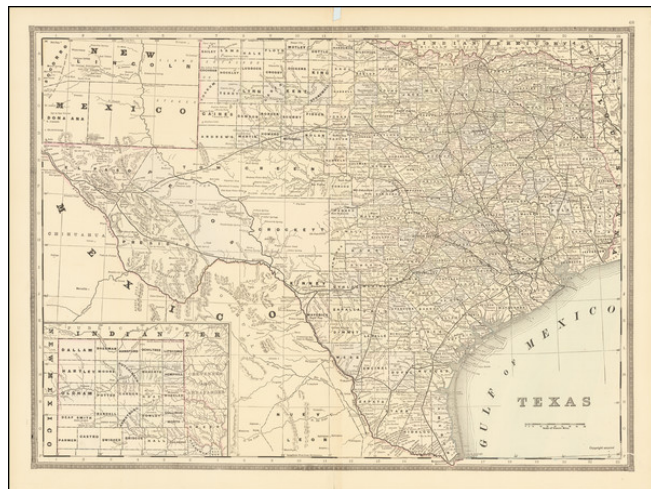

Barry Lawrence Ruderman Antique Maps Inc.

7407 La Jolla Boulevard
La Jolla, CA 92037

www.raremaps.com

(858) 551-8500
blr@raremaps.com

Texas

Stock#: 66598
Map Maker: Bradley
Date: 1880 circa
Place: Philadelphia
Color: Color
Condition: VG
Size: 22.5 x 16.5 inches
Price: SOLD

Description:

Large detailed map of Texas, published about 1880.

We date the map based upon the configuration of Pecos County, predating the creation of Reeves County in the northwestern section of the Pecos in 1883. The configuration for Pecos existed from 1871 to 1883.

Detailed Condition:

Minor toning and chip in top margin