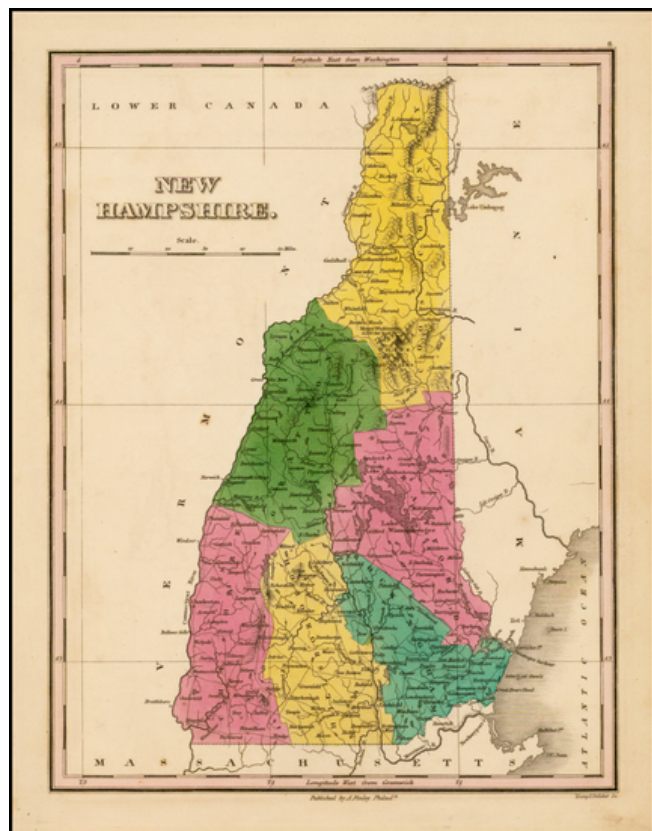

Barry Lawrence Ruderman Antique Maps Inc.

7407 La Jolla Boulevard
La Jolla, CA 92037

www.raremaps.com

(858) 551-8500
blr@raremaps.com

New Hampshire

Stock#: 6659
Map Maker: Finley
Date: 1824
Place: Philadelphia
Color: Hand Colored
Condition: VG+
Size: 11 x 9 inches
Price: SOLD

Description:

Detailed map colored by counties and showing towns, rivers, lakes, islands, bays, etc.

Early roads are also shown.

A nice early map of the state.

Detailed Condition: