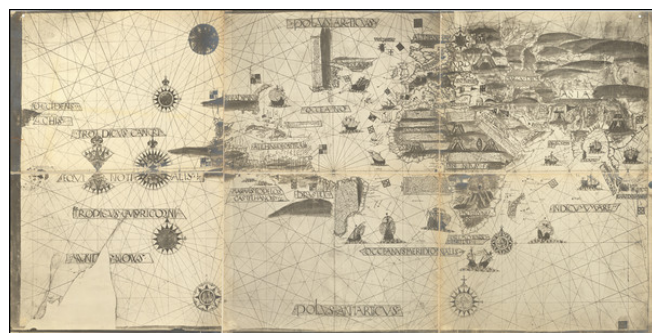

Barry Lawrence Ruderman Antique Maps Inc.

7407 La Jolla Boulevard
La Jolla, CA 92037

www.raremaps.com

(858) 551-8500
blr@raremaps.com

[Early Photographic Facsimile of Kunstmann IV, the Jorge Reinel 1519 Map of the World]

Stock#: 66550
Map Maker: Reinel
Date: 1519 (circa 1890)
Place: n.p. (Portugal)
Color: Uncolored
Condition: VG
Size: 48.5 x 24 inches
Price: $ 9,500.00

Description:

A Photographic Record of the Now-Lost Kuntsmann IV Portolan Map of the World.

As far as we have been able to deduce, this is the only known large-format photograph of the now-lost Kuntsmann IV, the Jorge Reinel world map of 1519, one of the great early world maps to show the New World.

The original Reinel map was held in the Armeebibliothek Munich until 1945 when it was stolen or destroyed. In 1843, it was reproduced as a hand-drawn facsimile which is now held by the BNF. Other than this photograph, that manuscript map is the only other extant large version of the original Reinel.

The original map was also photographed by Armando Cortesao before 1935 and the result appears in his 6-volume catalog of early Portuguese charts and maps *Portugaliae Monumenta Cartografica*.

The photo was produced by Edward Luther Stevenson sometime around the end of the 19th century or the first decade of the 20th century.

Detailed Condition:

Photograph on six sheets mounted as a folding map on early linen.