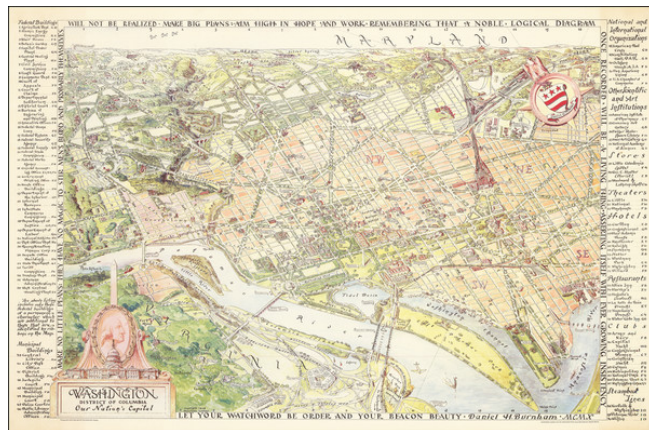

Barry Lawrence Ruderman Antique Maps Inc.

7407 La Jolla Boulevard
La Jolla, CA 92037

www.raremaps.com

(858) 551-8500
blr@raremaps.com

Washington District of Columbia Our Nation's Capital

Stock#: 66519
Map Maker: Lintner & Wilson
Date: 1948
Place: Washington, D.C.
Color: Color
Condition: VG
Size: 34.5 x 22 inches
Price: SOLD

Description:

Fine pictorial map of Washington, D.C., drawn by Oliver Whitwell Wilson, published by Henrietta Lintner and distributed by Brentano's Bookstore.

The map illustrates numerous government buildings monuments and throughout the city, including

- Capitol Building
- White House
- Supreme Court
- Washington Monument
- Lincoln Memorial
- Jefferson Memorial
- Smithsonian Institution
- National Gallery of Art
- Reflecting Pool
- Ford's Theater
- Library of Congress
- George Washington University
- Georgetown University
- Naval Observatory
- Union Station.
- Arlington National Cemetery
- Tomb of the Unknown Soldier

Washington District of Columbia Our Nation's Capital

Outside Washington to the north, several roads are labeled, as are Rock Creek Park, the Army Medical Center, the U.S. Soldier's Home, Catholic University, and, along the horizon, Bethesda, Maryland. George Washington's coat of arms is illustrated in the upper right quadrant at the center of a compass. In the lower right sits a decorative title cartouche featuring an illustration of the Capital, the Washington Monument, and a portrait of George Washington, the first President of the United States.