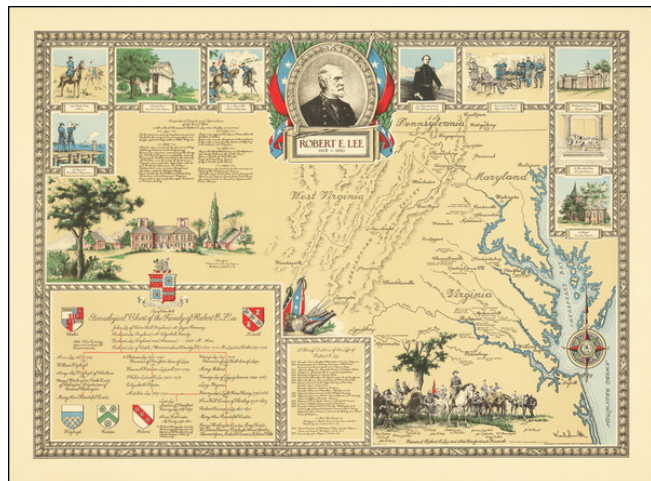

Barry Lawrence Ruderman Antique Maps Inc.

7407 La Jolla Boulevard
La Jolla, CA 92037

www.raremaps.com

(858) 551-8500
blr@raremaps.com

Robert E. Lee 1807 - 1870

Stock#: 66481
Map Maker: Smith
Date: 1949
Place: Charlotte, NC
Color: Color
Condition: VG+
Size: 22 x 16 inches
Price: SOLD

Description:

Antique printed color pictorial map of parts of Virginia, West Virginia, Maryland, and a bit of Pennsylvania showing the life of Robert E. Lee.

The map features vignettes of places and events in his life. Also includes a genealogical chart, an outline of his life, and a list of significant events in the Civil War.