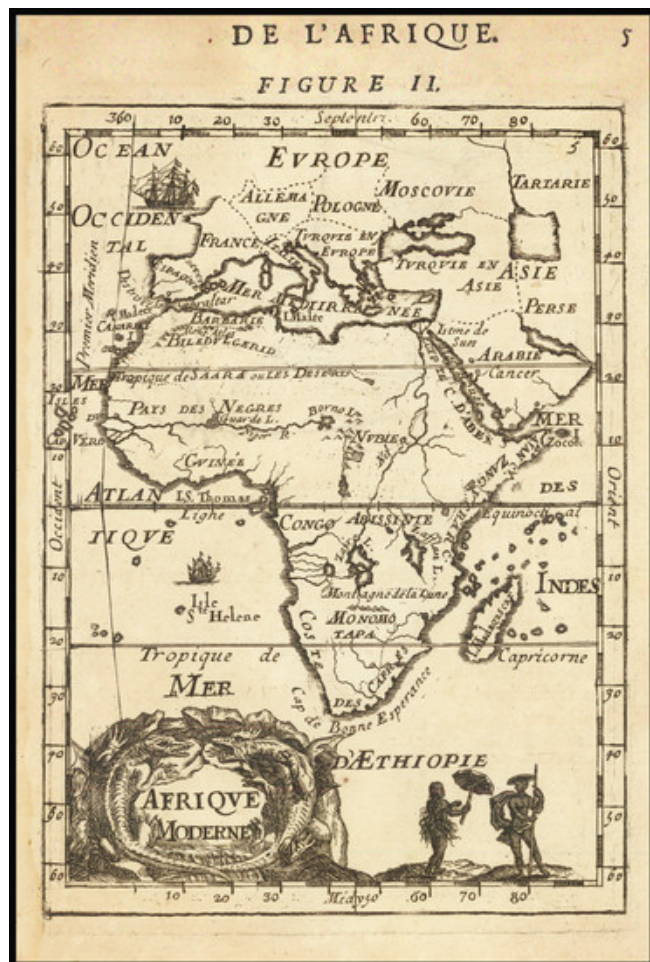

## Afrique Moderne

**Stock#:** 66427  
**Map Maker:** Mallet  
**Date:** 1683  
**Place:** Paris  
**Color:** Uncolored  
**Condition:** VG  
**Size:** 4 x 5.5 inches  
**Price:** SOLD

### Description:

Fine miniature map of Africa, published in Paris.

The map shows cities, mountain ranges, rivers and bays.

From Mallet's monumental Description de l' Univers, first published in Paris in 1683, perhaps the greatest work of its kind in the 17th Century.