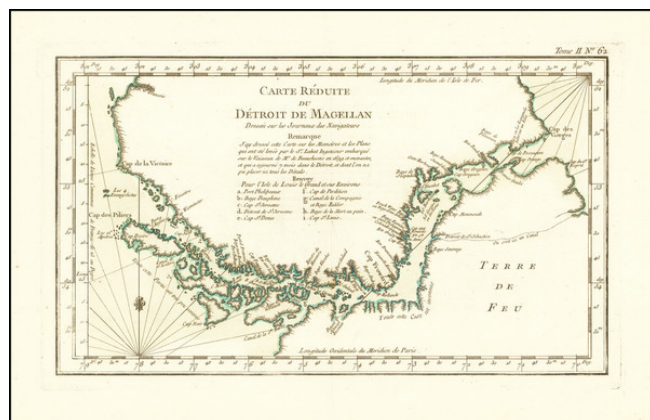

Barry Lawrence Ruderman Antique Maps Inc.

7407 La Jolla Boulevard
La Jolla, CA 92037

www.raremaps.com

(858) 551-8500
blr@raremaps.com

[Straits of Magellan] Carte Reduite Du Detroit De Magellan Dressee sur les Journaux des Navigateurs; Par le Sr. Bellin . . . 1753

Stock#: 66318
Map Maker: Bellin
Date: 1764
Place: Paris
Color:
Condition: VG+
Size: 13.5 x 8.5 inches
Price: \$ 125.00

Description:

Highly detailed map of the Straits of Magellan, based upon important recent surveys.

Many islands, bays and other details in the Straits.

Detailed Condition: