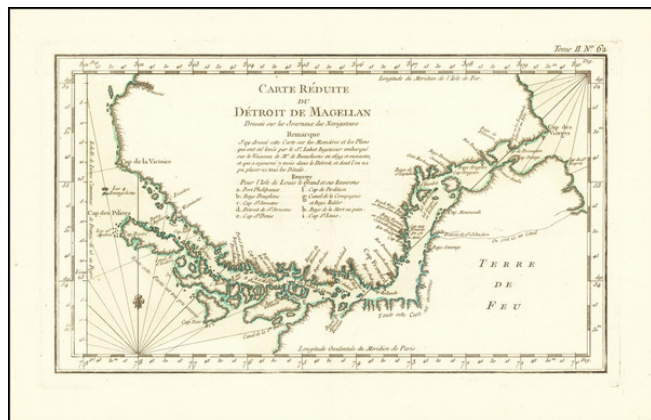

Barry Lawrence Ruderman Antique Maps Inc.

7407 La Jolla Boulevard
La Jolla, CA 92037

www.raremaps.com

(858) 551-8500
blr@raremaps.com

[Straits of Magellan] Carte Reduite Du Detroit De Magellan Dressee sur les Journaux des Navigateurs; Par le Sr. Bellin . . . 1753

Stock#: 66318
Map Maker: Bellin
Date: 1764
Place: Paris
Color:
Condition: VG+
Size: 13.5 x 8.5 inches
Price: \$ 125.00

Description:

Highly detailed map of the Straits of Magellan, based upon important recent surveys.

Many islands, bays and other details in the Straits.

Detailed Condition: