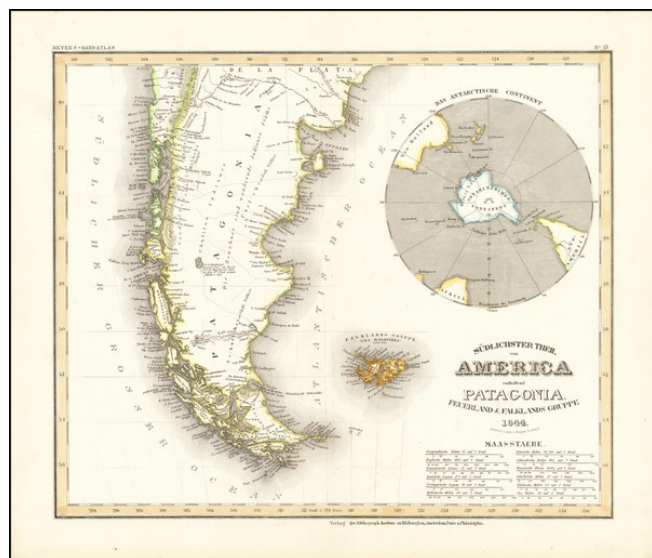

**Barry Lawrence Ruderman  
Antique Maps Inc.**

7407 La Jolla Boulevard  
La Jolla, CA 92037

[www.raremaps.com](http://www.raremaps.com)

(858) 551-8500  
[blr@raremaps.com](mailto:blr@raremaps.com)

---

**Sudlichter Theil von America enthaltend Patagonia, Feuerland, & Falklands Gruppe.  
1844 [with very unusual South Polar Inset Map]**

**Stock#:** 66269  
**Map Maker:** Meyer  
**Date:** 1844  
**Place:** Hildburhausen  
**Color:** Hand Colored  
**Condition:** VG+  
**Size:** 14 x 11.5 inches  
**Price:** SOLD

**Description:**

Interesting regional map, showing the southern part of South America and the Falklands.

Unusual inset map of Antarctica, one of the earliest we have seen to represent the known discoveries in the region.

**Detailed Condition:**