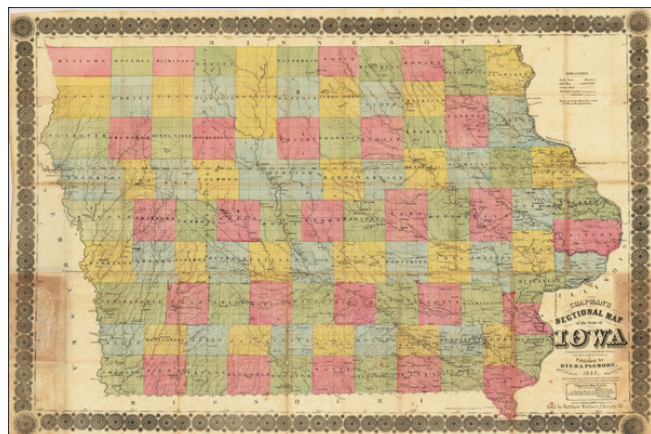

**Barry Lawrence Ruderman
Antique Maps Inc.**

7407 La Jolla Boulevard
La Jolla, CA 92037

www.raremaps.com

(858) 551-8500
blr@raremaps.com

**Chapman's Sectional Map of the State of Iowa Compiled from the United States Surveys
and other authentic Sources Published by Dyer & Pasmore . . . 1857**

Stock#: 66262
Map Maker: Chapman
Date: 1857
Place: Milwaukee
Color: Hand Colored
Condition: VG
Size: 36 x 24 inches
Price: \$ 795.00

Description:

Iowa in 1857

Rare separately published antique map of Iowa, published in Milwaukee by Silas Chapman and drawn by James A. Reid of Dubuque.

The map is colored by counties and shows township surveys, county towns, completed railroads, railroads in progress and other details.

Chapman began offering maps of Iowa in about 1856.

Detailed Condition:

Folding map in original covers. Some discoloration from the covers.