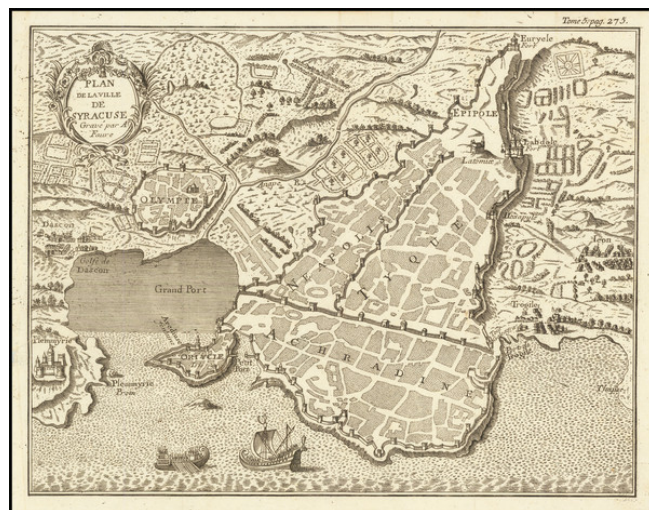

Barry Lawrence Ruderman Antique Maps Inc.

7407 La Jolla Boulevard
La Jolla, CA 92037

www.raremaps.com

(858) 551-8500
blr@raremaps.com

Plan de la Ville de Syracuse . . .

Stock#: 66223
Map Maker: Faure
Date: 1750 circa
Place: Montpellier
Color: Uncolored
Condition: VG
Size: 10 x 8 inches
Price: \$ 125.00

Description:

Interesting mid-18th Century plan of Syracuse in southeastern Sicily.

Detailed Condition: