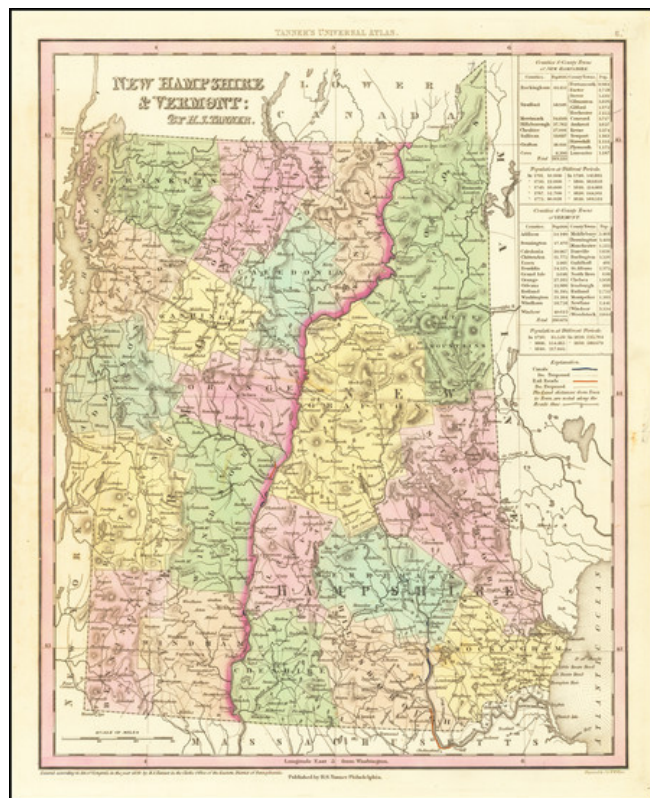

Barry Lawrence Ruderman Antique Maps Inc.

7407 La Jolla Boulevard
La Jolla, CA 92037

www.raremaps.com

(858) 551-8500
blr@raremaps.com

New Hampshire & Vermont: By H.S. Tanner

Stock#: 66195
Map Maker: Tanner
Date: 1839
Place: Philadelphia
Color: Hand Colored
Condition: VG+
Size: 11 x 14 inches
Price: \$75.00

Description:

Nice example of Tanner's map of New Hampshire and Vermont, hand colored by counties, and showing towns, roads with distances, railroads, and a host of other details.

The key shows counties and towns in each state, with populations, and populations on a decade by decade basis since 1790. Tanner's maps rarely appears on the market. A nice wide margined example.