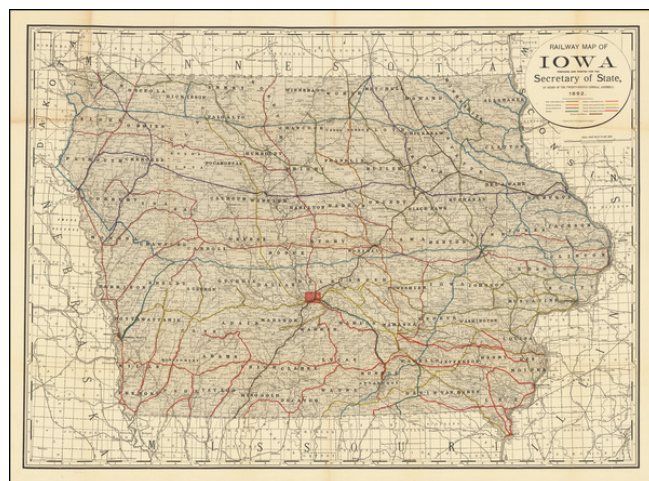

## Railway Map of Iowa Prepared and Printed For The Secretary of State By Order of the Twenty-Fourth General Assembly. 1892

**Stock#:** 66188  
**Map Maker:** Rand McNally & Company  
**Date:** 1892  
**Place:** Chicago  
**Color:** Outline Color  
**Condition:** VG+  
**Size:** 46 x 33 inches  
**Price:** SOLD

### Description:

Finely detailed railroad map of Iowa, published for the Iowa State Legislature by Rand McNally & Co.

The map illustrates 9 color coded railroads, including:

- Burlington, Cedar Rapids and Northern
- Central Iowa Railway
- Illinois Central RR
- Wabash RR
- Chicago & North-Western Railway
- Chicago, Rock Island & Pacific
- Chicago, Milwaukee & St. Paul
- Chicago, Burlington & Quincy
- Chicago Great Western