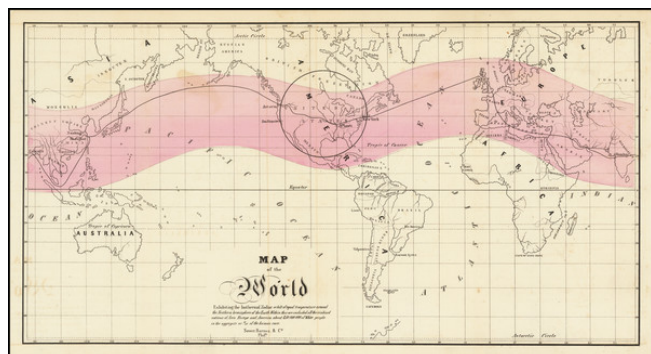

**Barry Lawrence Ruderman
Antique Maps Inc.**

7407 La Jolla Boulevard
La Jolla, CA 92037

www.raremaps.com

(858) 551-8500
blr@raremaps.com

Map of the World Exhibiting the Isothermal Zodiac or belt of equal temperature around the Northern Hemisphere of the Earth. Within this are included all the civilized nations of Asia, Europe and America, about 850,000,000 of White people in the aggregate of 9/10 of the human race.

Stock#: 66172
Map Maker: Sower Barnes & Co.
Date: 1860
Place: Philadelphia
Color: Color
Condition: VG
Size: 15 x 8 inches
Price: \$245.00

Description:

Interesting world map, illustrating the location of the temperate zone through the world.