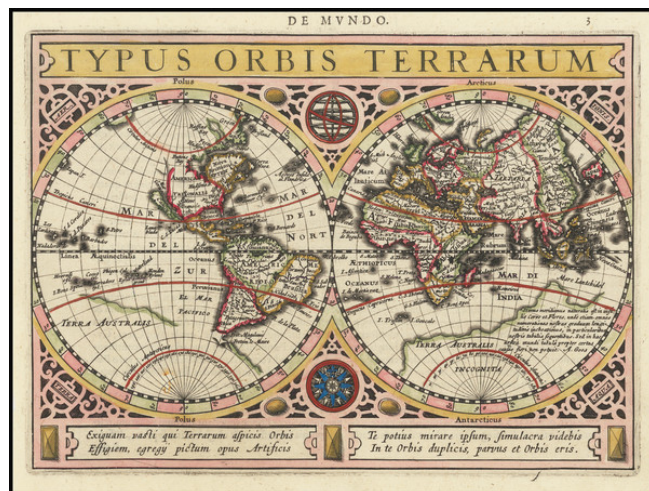

Barry Lawrence Ruderman Antique Maps Inc.

7407 La Jolla Boulevard
La Jolla, CA 92037

www.raremaps.com

(858) 551-8500
blr@raremaps.com

Typus Orbis Terrarum

Stock#: 66170
Map Maker: Hondius / Jansson
Date: 1628
Place: Amsterdam
Color: Hand Colored
Condition: VG+
Size: 8 x 6 inches
Price: SOLD

Description:

Striking and rare double hemisphere map of the World, engraved by Abraham Goos, whose name appears in the lower right corner, at the end of the annotation.

This map is from Jan Jansson pocket-size "*Atlas Minor*". This plate replaced the 1607 Hondius plate previously used by Jansson.

California is shown as an island. Large passage between Asia and the NW Coast of America, eschewing the narrow strait separating the land bridge. Remnants of the unknown Southern Continent, Terra Australis Incognita, remain, with an elaborate explanation of the region where Australia would later appear.

Includes elaborate strapwork border, two notes in Latin, an elaborate compass rose and sphere, references to the 4 elements in the corners (air, fire, earth and water) and other embellishments.

Detailed Condition: