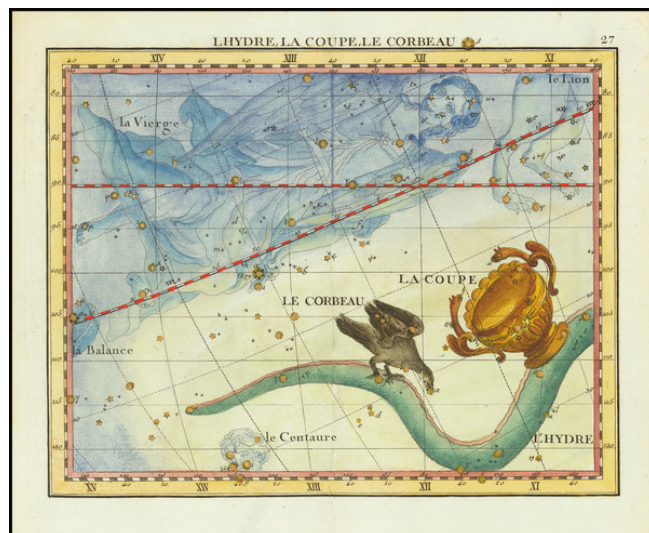

Barry Lawrence Ruderman Antique Maps Inc.

7407 La Jolla Boulevard
La Jolla, CA 92037

www.raremaps.com

(858) 551-8500
blr@raremaps.com

L Hydre, La Coupe, Le Corbeau (Hydra, Crater, Virgo)

Stock#: 66164
Map Maker: Flamsteed / Fortin
Date: 1795
Place: Paris
Color: Hand Colored
Condition: VG
Size: 9 x 7 inches
Price: \$ 165.00

Description:

Detailed star chart of the constellations Virgo, Hydra, Crater, and neighboring constellations, from Fortin's *Atlas Celeste de Flamsteed* . . . , published in Paris.

John Flamsteed was the first Astronomer Royal at the London Observatory, winning out over Edmund Halley and Isaac Newton. He made a copious and thorough study of the heavens, but refused to publish his works, despite the urgings of his colleagues, including Halley and Newton. Finally, his life's work was published posthumously in 1728, in what is now an extremely scarce to rare work.

This later French edition was a tremendous success and is perhaps the most popular French language Celestial Atlas of the 18th Century.

Detailed Condition: