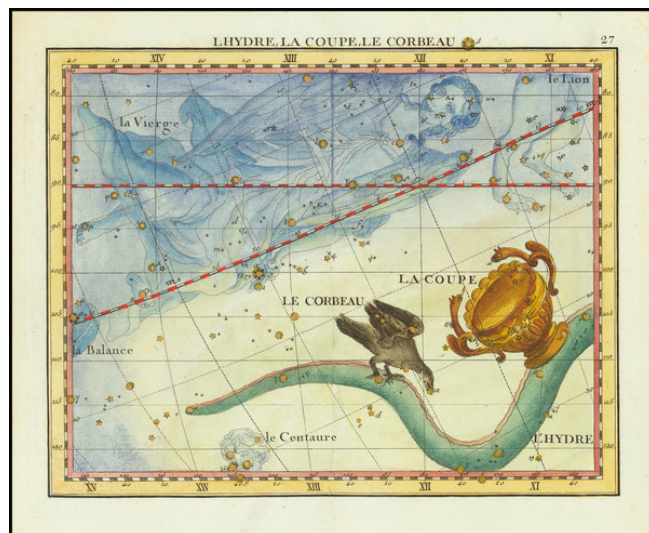

Barry Lawrence Ruderman Antique Maps Inc.

7407 La Jolla Boulevard
La Jolla, CA 92037

www.raremaps.com

(858) 551-8500
blr@raremaps.com

L Hydre, La Coupe, Le Corbeau (Hydra, Crater, Virgo)

Stock#: 66164
Map Maker: Flamsteed / Fortin
Date: 1795
Place: Paris
Color: Hand Colored
Condition: VG
Size: 9 x 7 inches
Price: \$ 145.00

Description:

Detailed star chart of the constellations Virgo, Hydra, Crater, and neighboring constellations, from Fortin's *Atlas Celeste de Flamsteed* . . . , published in Paris.

John Flamsteed was the first Astronomer Royal at the London Observatory, winning out over Edmund Halley and Isaac Newton. He made a copious and thorough study of the heavens, but refused to publish his works, despite the urgings of his colleagues, including Halley and Newton. Finally, his life's work was published posthumously in 1728, in what is now an extremely scarce to rare work.

This later French edition was a tremendous success and is perhaps the most popular French language Celestial Atlas of the 18th Century.

Detailed Condition: