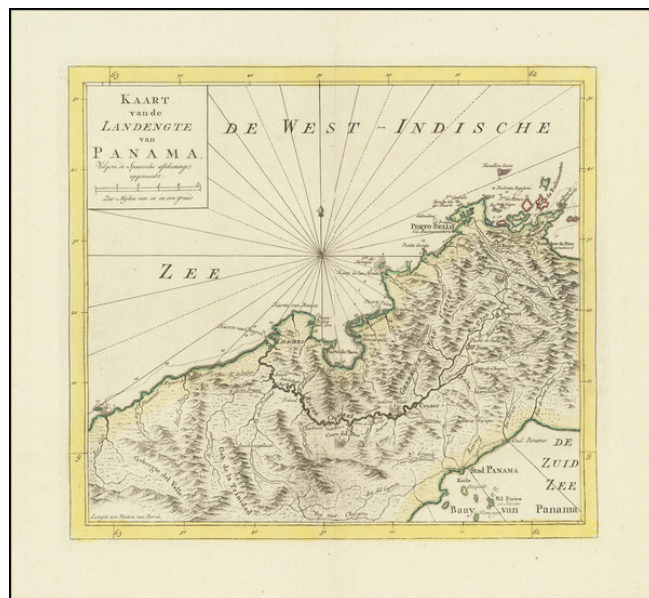

Barry Lawrence Ruderman Antique Maps Inc.

7407 La Jolla Boulevard
La Jolla, CA 92037

www.raremaps.com

(858) 551-8500
blr@raremaps.com

Kaart van de Landengte van Panama . . .

Stock#: 66159
Map Maker: Tirion
Date: 1745
Place: Amsterdam
Color: Hand Colored
Condition: VG
Size: 12 x 10.5 inches
Price: \$295.00

Description:

Detailed map of Panama, published in Amsterdam by Isaak Tirion.

Extends from Panama City at the southeast, Chagres at the northwest and Porto-Bello at the northeast. Several missions are also located. Roads and the Chagres River connect them all.