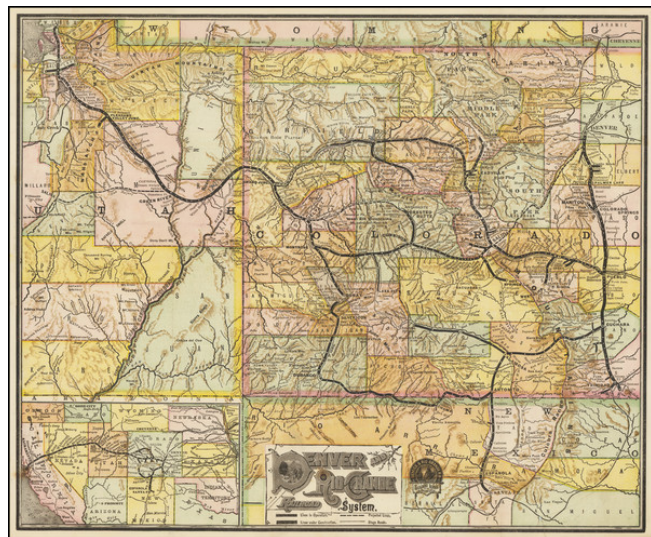

Barry Lawrence Ruderman Antique Maps Inc.

7407 La Jolla Boulevard
La Jolla, CA 92037

www.raremaps.com

(858) 551-8500
blr@raremaps.com

Denver and Rio Grande Railroad System

Stock#: 66143
Map Maker: Denver & Rio Grande RR
Date: 1890 circa
Place: Chicago
Color: Color
Condition: VG+
Size: 17.5 x 14.5 inches
Price: SOLD

Description:

Detailed railroad map of Colorado and part of Utah.

Promotional map for the Denver & Rio Grande Railroad.

This map was revised several times over the decades.

Detailed Condition: