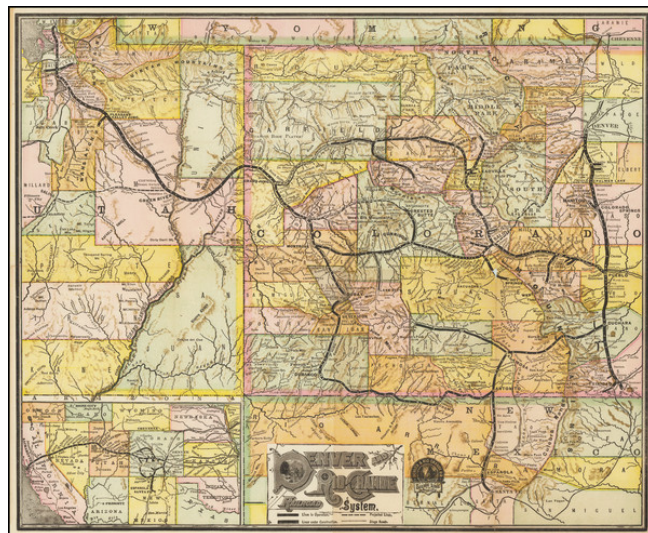

Barry Lawrence Ruderman Antique Maps Inc.

7407 La Jolla Boulevard
La Jolla, CA 92037

www.raremaps.com

(858) 551-8500
blr@raremaps.com

Denver and Rio Grande Railroad System

Stock#: 66142
Map Maker: Denver & Rio Grande RR
Date: 1890 circa
Place: Chicago
Color: Color
Condition: VG+
Size: 17 x 13 inches
Price: SOLD

Description:

Detailed railroad map of Colorado and part of Utah.

Promotional map for the Denver & Rio Grande Railroad.

This map was revised several times over the decades.

Detailed Condition: