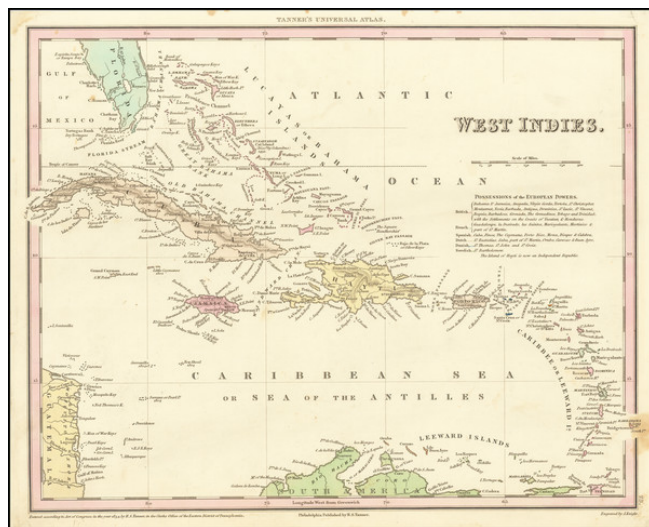

## West Indies

**Stock#:** 66135  
**Map Maker:** Tanner  
**Date:** 1834  
**Place:** Philadelphia  
**Color:** Hand Colored  
**Condition:** VG+  
**Size:** 14 x 11 inches  
**Price:** \$95.00

### Description:

Detailed and attractive map of the southern portion of Florida and the Caribbean from the first edition of Tanner's *Universal Atlas*.

The map shows the various European Powers possessions, including Spanish, British, French, Dutch, Danish and Swedish, along with substantial detail and other explanatory notes.

### Detailed Condition:

Minor spot in the lower right corner of the map.