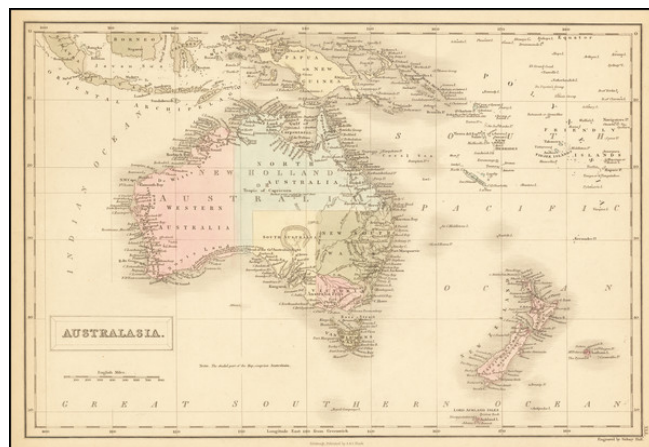

## Australasia

**Stock#:** 66124  
**Map Maker:** Black  
  
**Date:** 1860  
**Place:** Edinburgh  
**Color:** Color  
**Condition:** VG  
**Size:** 15 x 10.5 inches  
  
**Price:** SOLD

### Description:

Nice early regional map, which includes hundreds of islands and nice detail in Australia and New Zealand.

Adam & Charles Black were among the leading publishers of atlases and travel books in the 19th Century England.