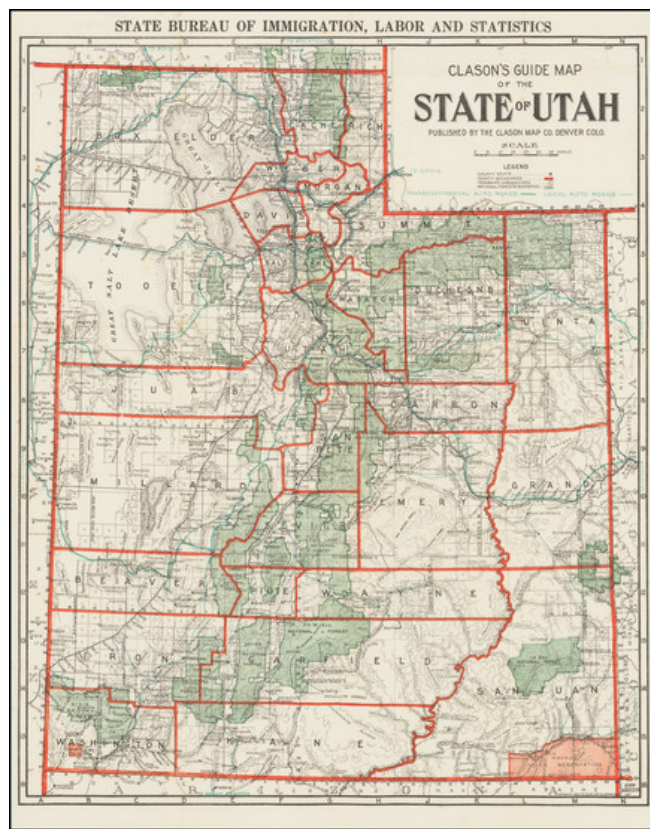

Barry Lawrence Ruderman Antique Maps Inc.

7407 La Jolla Boulevard
La Jolla, CA 92037

www.raremaps.com

(858) 551-8500
blr@raremaps.com

Clasen's Guide Map of the State of Utah / State Bureau of Immigration, Labor and Statistics

Stock#: 66119
Map Maker: Clason Map Company
Date: 1916
Place: Denver
Color: Color
Condition: VG+
Size: 15 x 19 inches
Price: \$ 245.00

Description:

Rare Early Automobile Road Map of Utah

Scarce map of the state of Utah, published by Clason for the Utah Bureau of Immigration, Labor and Statistics.

The map shows County Seats, County Boundaries, Townships Unsubdivided and National Forest Boundaries.

The Transcontinental Auto Roads and Local Auto Roads are noted in Green.

Includes topographical details, Indian Reservations (in red), etc.

**Barry Lawrence Ruderman
Antique Maps Inc.**

7407 La Jolla Boulevard
La Jolla, CA 92037

www.raremaps.com

(858) 551-8500
blr@raremaps.com

**Clasen's Guide Map of the State of Utah / State Bureau of Immigration, Labor and
Statistics**