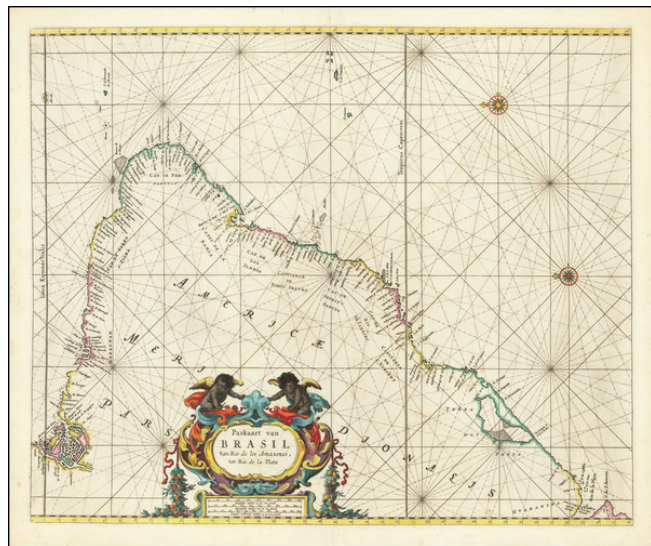

Barry Lawrence Ruderman Antique Maps Inc.

7407 La Jolla Boulevard
La Jolla, CA 92037

www.raremaps.com

(858) 551-8500
blr@raremaps.com

Paskaart van Brasil Van Rio de los Amazonas, tot Rio de la Plata

Stock#: 66115op
Map Maker: Goos
Date: 1666
Place: Amsterdam
Color: Hand Colored
Condition: VG
Size: 21 x 17 inches
Price: \$1,200.00

Description:

Gorgeous full color example of Goos's Sea Chart of the Coast of Brazil from the mouth of the Amazon to the Rio de la Plata, in full original color.

Includes an elaborate title cartouche, compass roses, etc. The map appeared in Goos' *De Zee Atlas ofte Water-Weereld*.

Detailed Condition:

Old Color.