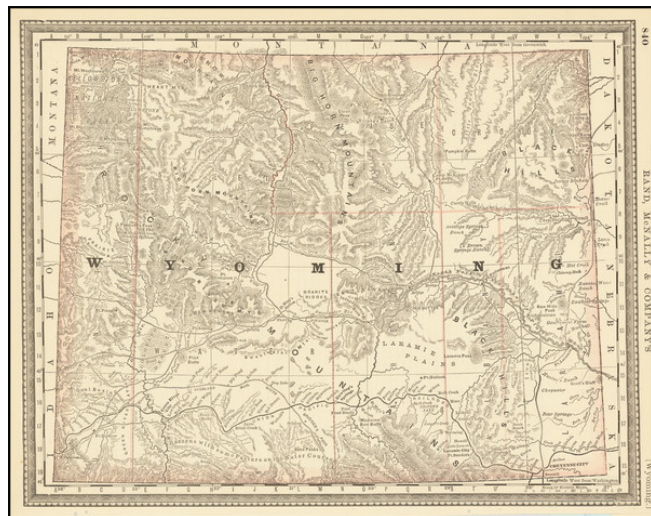

Barry Lawrence Ruderman Antique Maps Inc.

7407 La Jolla Boulevard
La Jolla, CA 92037

www.raremaps.com

(858) 551-8500
blr@raremaps.com

Wyoming

Stock#: 66095
Map Maker: Rand McNally & Company
Date: 1884
Place: Chicago
Color: Outline Color
Condition: VG+
Size: 13 x 10 inches
Price: \$ 125.00

Description:

Highly detailed map of Wyoming Territory, showing towns, rivers, railroads, mountains, lakes, etc.

One of the earliest separately issued maps of Wyoming to appear in a commercial atlas.

Detailed Condition: