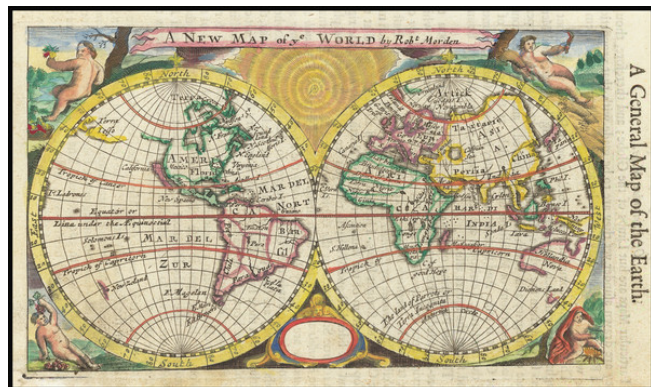

## A New Map of ye World by Robt. Morden

**Stock#:** 66067  
**Map Maker:** Morden  
**Date:** 1693  
**Place:** London  
**Color:** Hand Colored  
**Condition:** VG  
**Size:** 6.5 x 4 inches  
**Price:** \$795.00

### Description:

Striking scarce early English double hemisphere map of the World. California is an Island.

No NW Coast of America is shown. Incomplete Australia. NW passage appears. Partial New Zealand. A nice example of this hard to find map, which appeared in Modern's rare *Atlas Terestris*, first published in 1687.

The present example is from the 1693 edition of Morden's *Geography Rectified*.