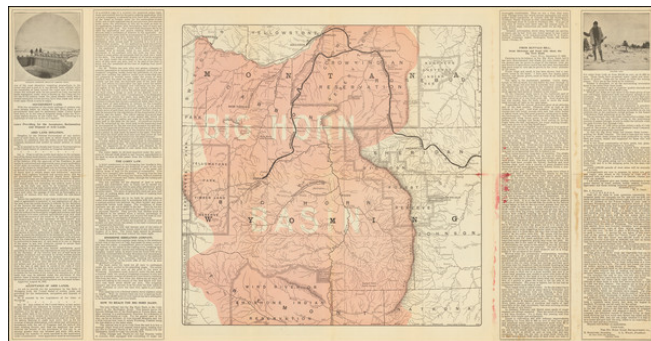

Barry Lawrence Ruderman Antique Maps Inc.

7407 La Jolla Boulevard
La Jolla, CA 92037

www.raremaps.com

(858) 551-8500
blr@raremaps.com

Map of Big Horn Basin / Burlington Route

Stock#: 66048
Map Maker: Poole Brothers
Date: 1902
Place: Chicago
Color: Color
Condition: VG+
Size: 15 x 15 inches
Price: \$ 475.00

Description:

Promotional brochure and map promoting the Burlington Route.

Includes a number of photographs and a smaller map on the verso.

Detailed Condition:

Minor soiling.