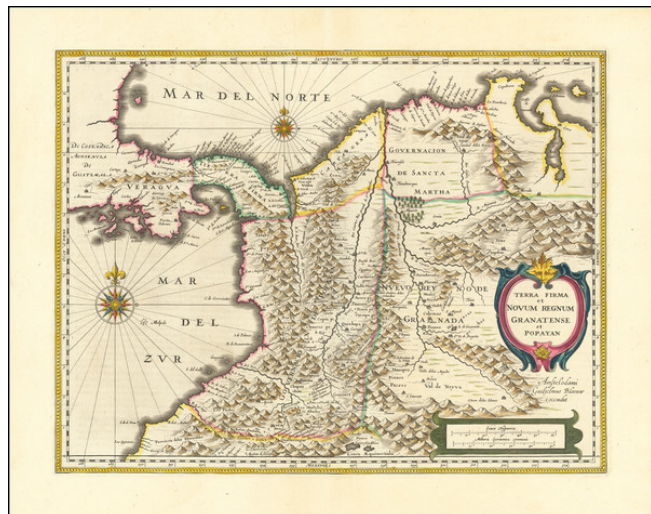

Barry Lawrence Ruderman Antique Maps Inc.

7407 La Jolla Boulevard
La Jolla, CA 92037

www.raremaps.com

(858) 551-8500
blr@raremaps.com

Terra Firma et Novum Regnum Granatense et Popayan

Stock#: 66045
Map Maker: Blaeu
Date: 1640 circa
Place: Amsterdam
Color: Hand Colored
Condition: VG+
Size: 20 x 15 inches
Price: \$575.00

Description:

Fine example of Blaeu's map of Colombia, part of Ecuador extending south to Esmeraldas, and Venezuela extending east nearly to Caracas.

Includes 2 large compass roses, and two large cartouches. Provides excellent view of mid 17th Century Columbia, including the course of the Magdalena River and its major tributaries.