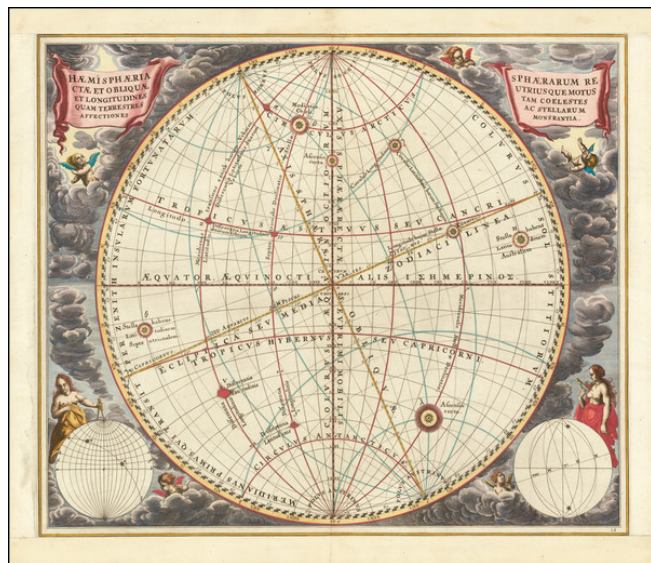

Stock#: 66016op
Map Maker: Cellarius
Date: 1660 (1708)
Place: Amsterdam
Color: Hand Colored
Condition: VG+
Size: 20 x 17 inches
Price: \$ 1,100.00

Description:

Finely executed celestial chart illustrating the motions of both the upright sphere (the equatorial coordinate system) and the oblique sphere (the ecliptic coordinate system); the celestial and terrestrial longitudes; and the influences of the stars, from the 1708 Valk & Schenk edition of Andreas Cellarius's *Harmonia Macrocosmica*.

Andreas Cellarius was born in 1596 in Neuhausen and educated in Heidelberg. He emigrated to Holland in the early 17th Century and in 1637 moved to Hoorn, where he became the rector of the Latin School. Cellarius' best known work is his *Harmonia Macrocosmica*, first issued in 1660 by Jan Jansson, as a supplement to Jansson's *Atlas Novus*. The work consists of a series of Celestial Charts begun by Cellarius in 1647 and intended as part of a two volume treatise on cosmography, which was never issued.

Cellarius' charts are the most sought after of celestial charts, blending the striking imagery of the golden age of Dutch Cartography with contemporary scientific knowledge. The present examples come from the Valk & Schenk edition of Cellarius' atlas, which is unchanged from the 1661 edition. The 1660 and 1661 editions can be distinguished by the inclusion of a plate number in the lower right corner of the 1661 edition. The Valk & Schenk edition can be distinguished by the addition of the printer's name (Valk & Schenk) in the titles of the maps.