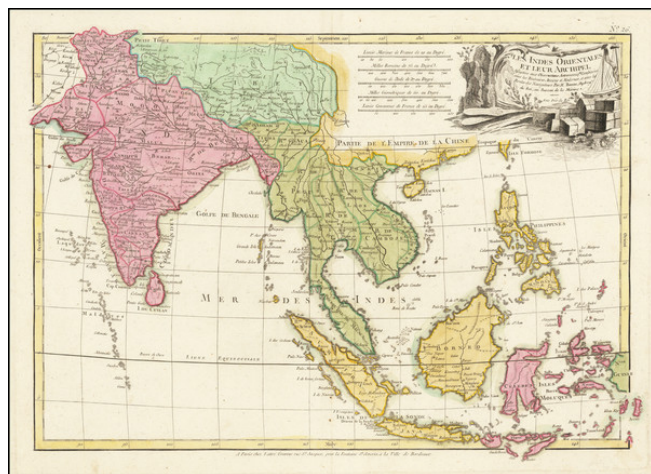

Barry Lawrence Ruderman Antique Maps Inc.

7407 La Jolla Boulevard
La Jolla, CA 92037

www.raremaps.com

(858) 551-8500
blr@raremaps.com

Les Indes Orientales Et Leur. Archipel . . .

Stock#: 66004
Map Maker: Lattré
Date: 1770
Place: Paris
Color: Hand Colored
Condition: VG
Size: 18 x 12.5 inches
Price: \$225.00

Description:

Scarce map of Southeast Asia, the Straits of Malacca, Philippines, Sumatra, Java, India etc., extending north to Canton and Macao, from Jean Lattré's *Atlas Moderne*.

Includes a decorative allegorical cartouche showing the region as a place of commerce.