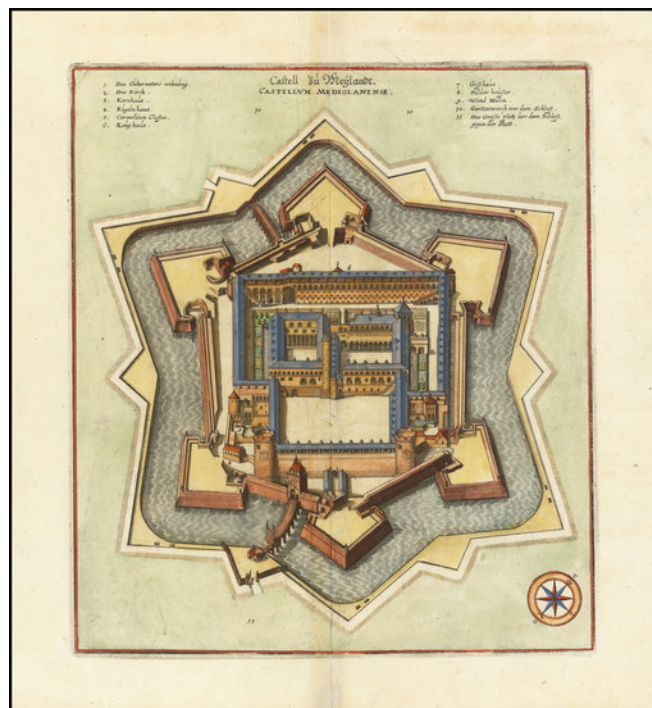

Barry Lawrence Ruderman Antique Maps Inc.

7407 La Jolla Boulevard
La Jolla, CA 92037

www.raremaps.com

(858) 551-8500
blr@raremaps.com

Castellum Mediolanense

Stock#: 65975
Map Maker: Merian
Date: 1636 circa
Place: Frankfort
Color: Hand Colored
Condition: VG+
Size: 9 x 10.5 inches
Price: \$225.00

Description:

Sforza Castle in Milan

Fine image of the Sforza Castle in Central Milan, published in the first half of the 17th Century.

Sforza Castle was built in the 15th century by Francesco Sforza, Duke of Milan, on the remnants of a 14th-century fortification. Later renovated and enlarged, in the 16th and 17th centuries it was one of the largest citadels in Europe.