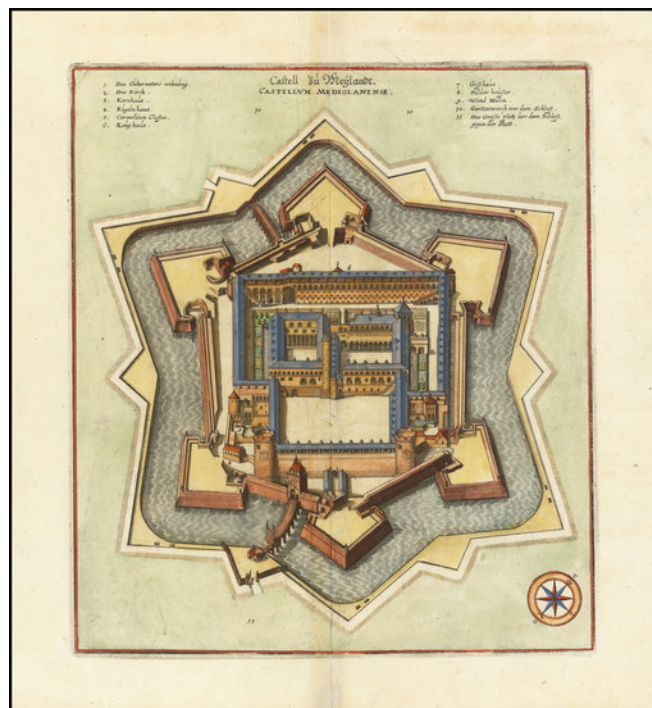

Barry Lawrence Ruderman Antique Maps Inc.

7407 La Jolla Boulevard
La Jolla, CA 92037

www.raremaps.com

(858) 551-8500
blr@raremaps.com

[Castello Sforzesco] Castellum Mediolanense

Stock#: 65975
Map Maker: Merian
Date: 1636 circa
Place: Frankfort
Color: Hand Colored
Condition: VG+
Size: 9 x 10.5 inches
Price: \$ 225.00

Description:

Sforza Castle in Milan

Fine image of the Sforza Castle in Central Milan, published in the first half of the 17th Century.

Sforza Castle was built in the 15th century by Francesco Sforza, Duke of Milan, on the remnants of a 14th-century fortification. Later renovated and enlarged, in the 16th and 17th centuries it was one of the largest citadels in Europe.