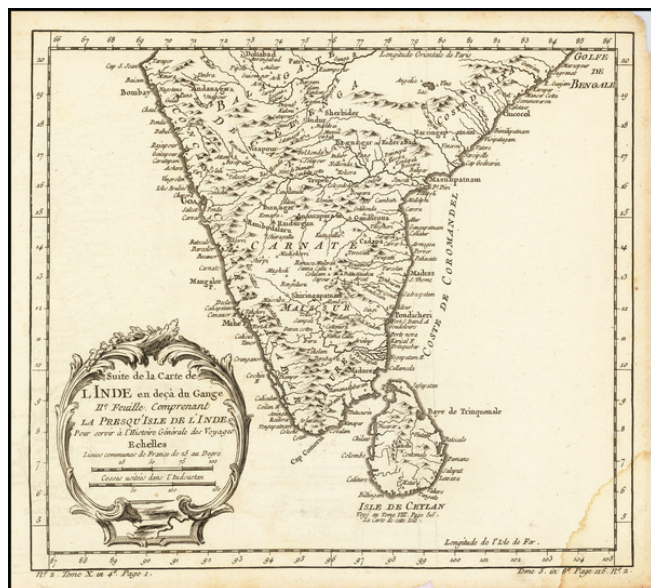

Barry Lawrence Ruderman Antique Maps Inc.

7407 La Jolla Boulevard
La Jolla, CA 92037

www.raremaps.com

(858) 551-8500
blr@raremaps.com

Suite de la Carte de L'Inde en deca du Gange IIe. Feuille . . .

Stock#: 65972
Map Maker: Bellin
Date: 1752
Place: Paris
Color: Uncolored
Condition: VG
Size: 10 x 9 inches
Price: \$85.00

Description:

Interesting regional map of Southern India and Ceylon (Sri Lanka).

A wonderfully detailed map. Includes a large decorative title cartouche. One of the maps produced by Nicholas Bellin for Prevost d'Exiles influential travel book, *L'Histoire Generale des Voyages*.