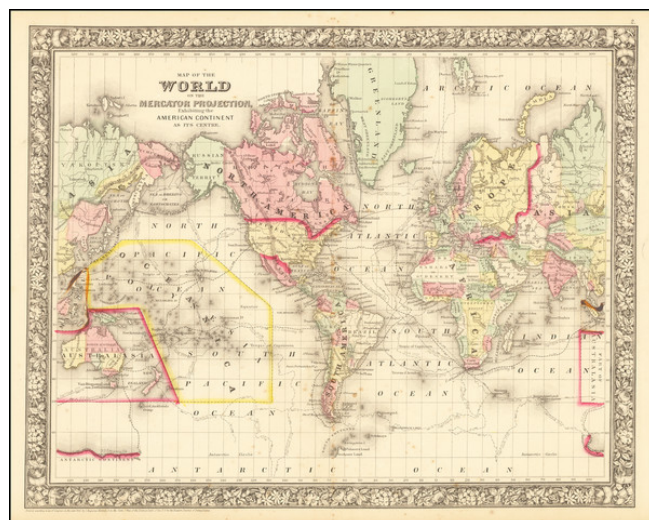

Barry Lawrence Ruderman Antique Maps Inc.

7407 La Jolla Boulevard
La Jolla, CA 92037

www.raremaps.com

(858) 551-8500
blr@raremaps.com

Map of the World on The Mercator Projection, Exhibiting the American Continent As Its Centre

Stock#: 65923
Map Maker: Mitchell Jr.
Date: 1865
Place: Philadelphia
Color: Color
Condition: VG
Size: 18 x 14 inches
Price: SOLD

Description:

Decorative mid 19th Century map of the world, with a unique twist, in that the Americas are at the center of the map.

Shows the tracks of the various 18th & 19th Century explorers, including Cook, Gore, US Ex Ex, Ross, and Clarke.

Detailed Condition: