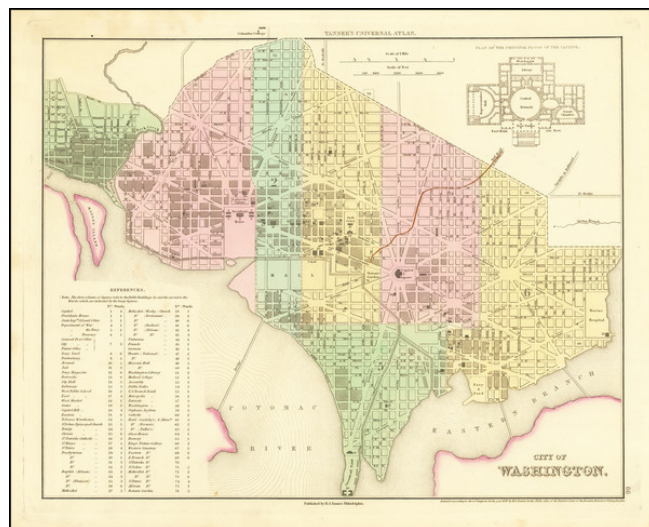

Barry Lawrence Ruderman Antique Maps Inc.

7407 La Jolla Boulevard
La Jolla, CA 92037

www.raremaps.com

(858) 551-8500
blr@raremaps.com

City of Washington

Stock#: 65898
Map Maker: Tanner
Date: 1836
Place: Philadelphia
Color: Hand Colored
Condition: VG+
Size: 14.5 x 12 inches
Price: \$395.00

Description:

Early map of Washington DC from Tanner's *Universal Atlas*.

Colored by ward, shows streets, buildings, bridges, railroad lines, etc.

Key to 76 main buildings and plan of the Capitol. Highly desirable early edition of this town plan.