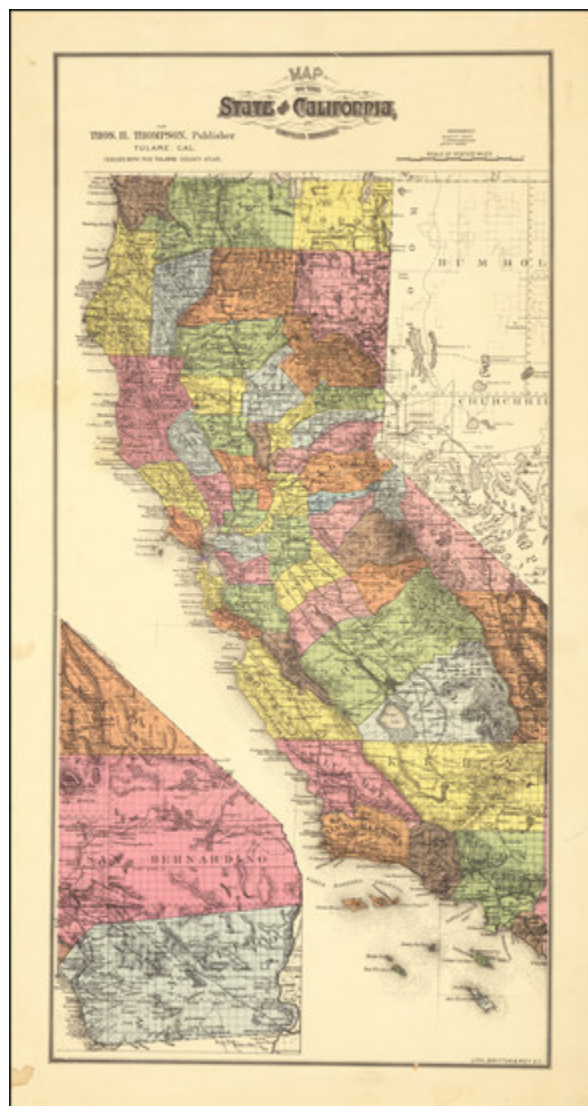

**Barry Lawrence Ruderman
Antique Maps Inc.**

7407 La Jolla Boulevard
La Jolla, CA 92037

www.raremaps.com

(858) 551-8500
blr@raremaps.com

**Map of the State of California Compiled Expressly for Thos. H. Thompson, Publisher
Tulare, Cal. Issued with the Tulare County Atlas**

Stock#: 65873
Map Maker: Britton & Rey
Date: 1891
Place: San Francisco
Color: Color
Condition: VG
Size: 13 x 26 inches
Price: \$345.00

Description:

Scarce map of California, colored by counties. which appeared in Thompson's *Atlas of Tulare County*.

The map shows California with completed township surveys. Orange County is present, but Riverside and Imperial Counties are still not yet formed.

**Barry Lawrence Ruderman
Antique Maps Inc.**

7407 La Jolla Boulevard
La Jolla, CA 92037

www.raremaps.com

(858) 551-8500
blr@raremaps.com

**Map of the State of California Compiled Expressly for Thos. H. Thompson, Publisher
Tulare, Cal. Issued with the Tulare County Atlas**

Rarity

This is the second time we have offered the map for sale in 20 years.